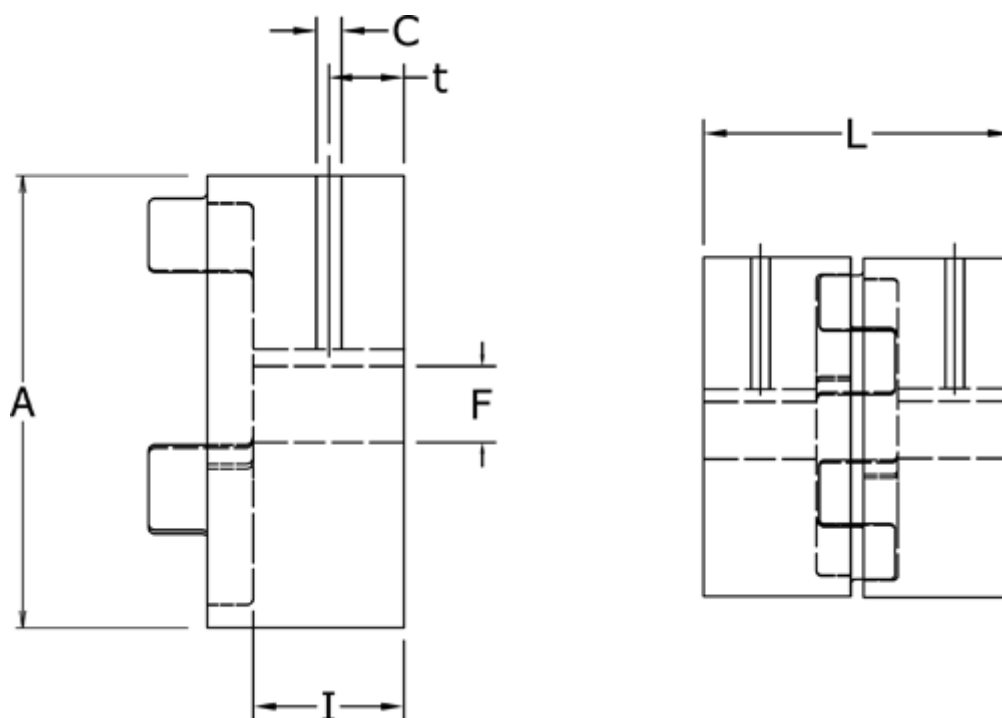

Article number: 3335028F014

Description: Coupling hub Klonex ES 28/38
ALU Aluminium, Bore 14H7 mm w/keyway & setscrew

Measures

A = 65
C = M6
F = 14
I = 35
L = 90
t = 15.0